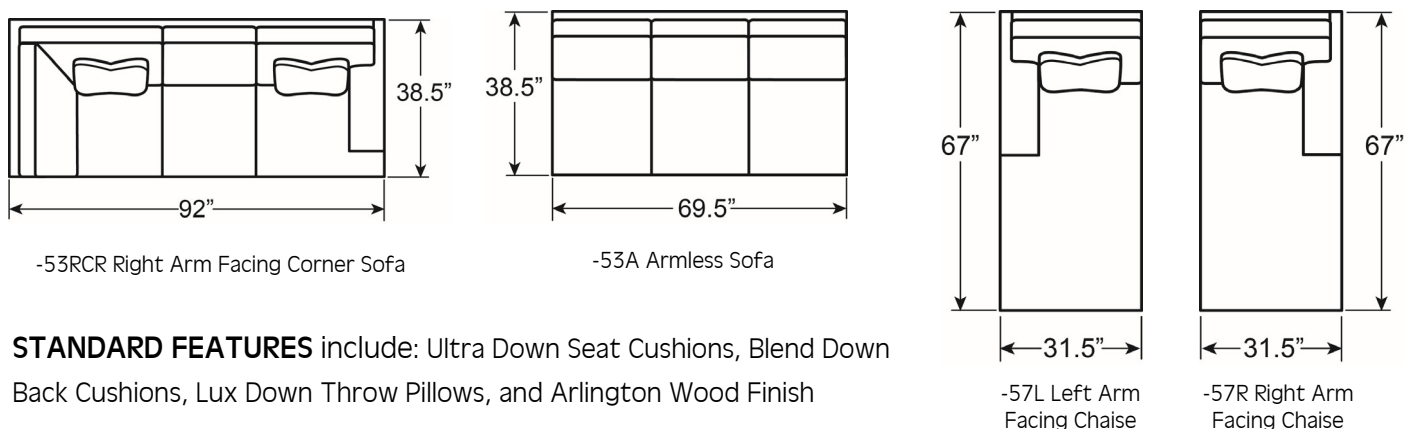

STANDARD FEATURES include: Ultra Down Seat Cushions, Blend Down Back Cushions, Lux Down Throw Pillows, and Arlington Wood Finish