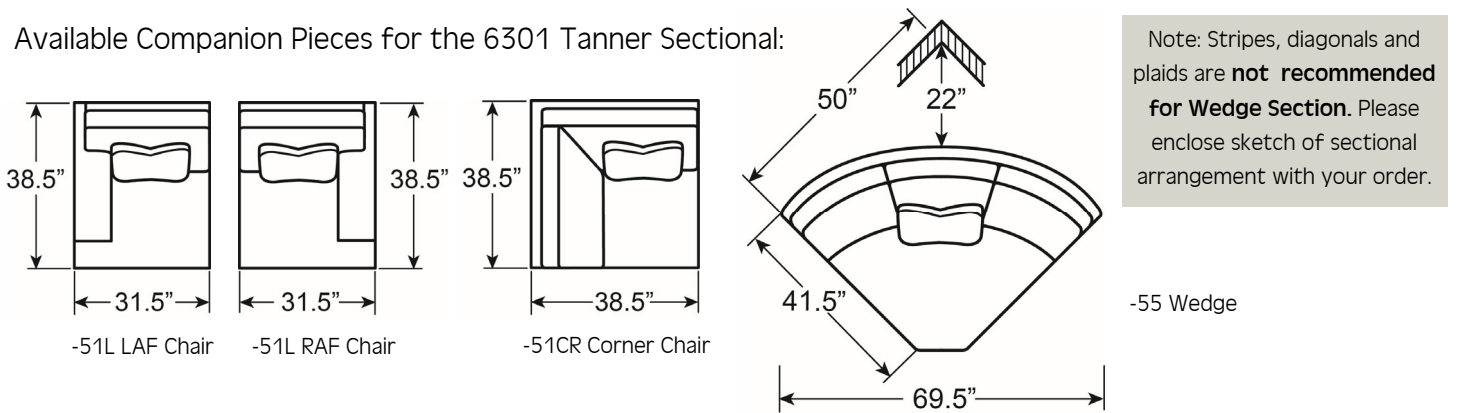

Available Companion Pieces for the 6301 Tanner Sectional:

Note: Stripes, diagonals and plaids are **not recommended for Wedge Section**. Please enclose sketch of sectional arrangement with your order.