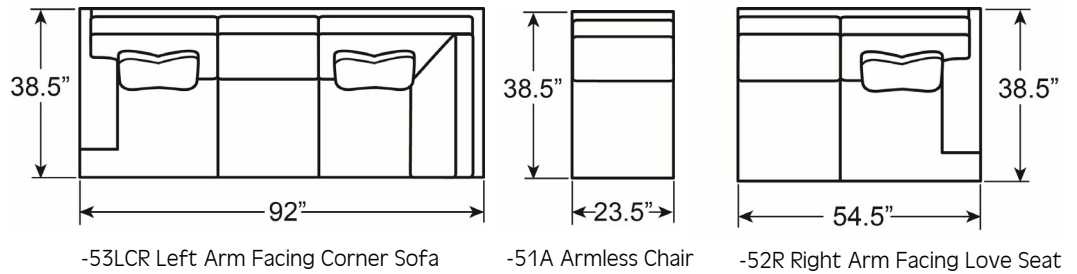

Also Available As:

6301-53L TANNER LEFT ARM FACING SOFA

Overall: 73½W x 38½D x 36H Arm: 24H

Seat: 18H Inside: 69W x 22D

Standard Features: (1) 20W x 20H Lux Down Throw Pillow

6301-53RCR TANNER RIGHT ARM FACING CORNER SOFA

Overall: 88W x 38½D x 36H Arm: 24H

Seat: 18H Inside: 68W x 22D

Standard Features: (2) 20W x 20H Lux Down Throw Pillows

NOTE: These schematics are based off of a panel or sock arm. Lengths will vary according to the arm style selected.

As Shown on previous page: