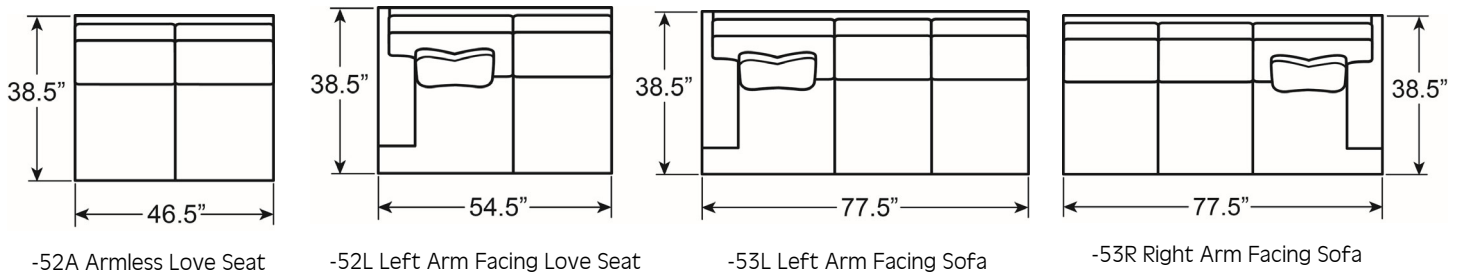

STANDARD FEATURES include: Ultra Down Seat Cushions, Blend Down Back Cushions, Lux Down Throw Pillows, and Arlington Wood Finish